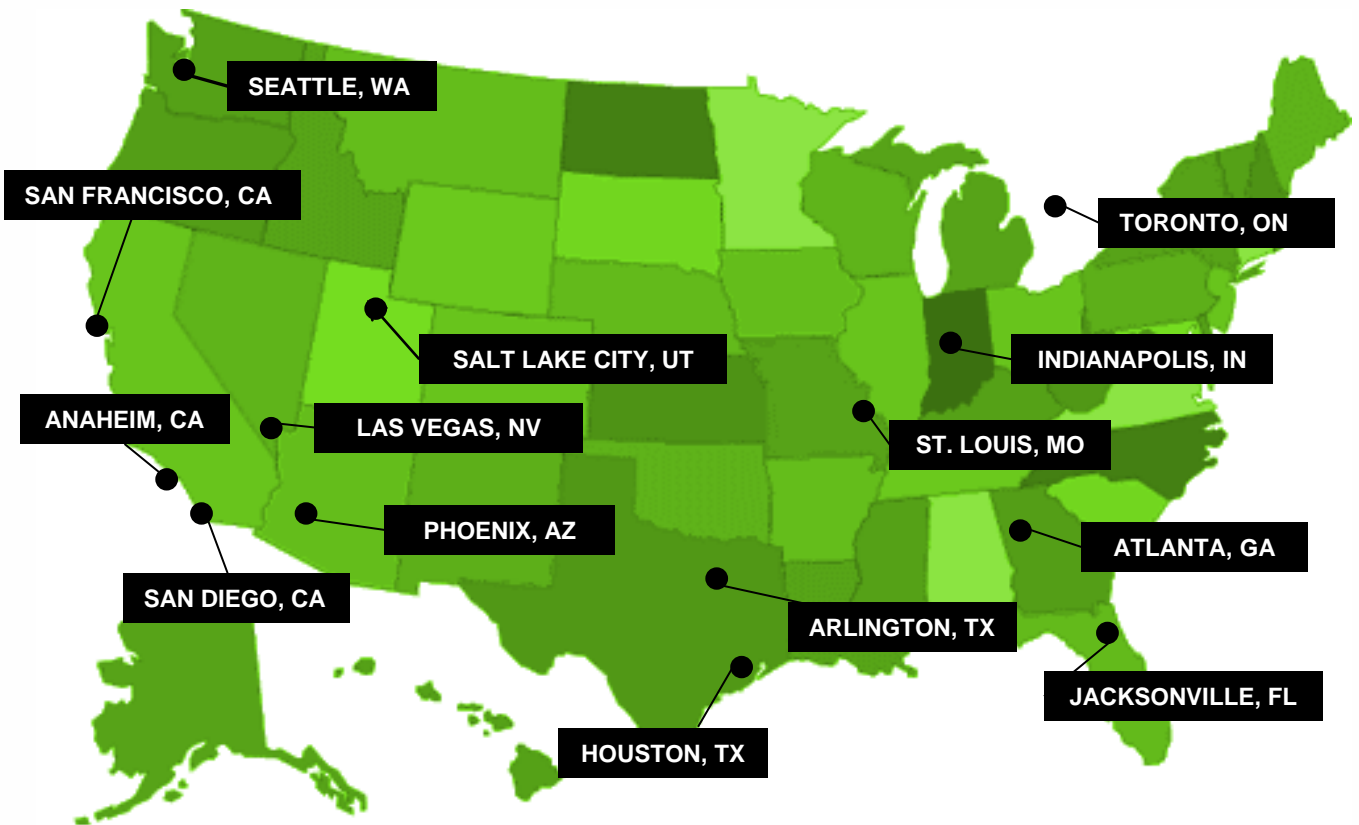

2010

MONSTER
ENERGY
AMA
SUPERCROSS
FIM World Championship

Supercross Market Locations Map

WEST COAST MARKETS

ANAHEIM, CA
PHOENIX, AZ
ANAHEIM, CA
SAN FRANCISCO, CA
SAN DIEGO, CA
ANAHEIM, CA
SEATTLE, WA
SALT LAKE CITY, UT

EAST COAST MARKETS

INDIANAPOLIS, IN
ATLANTA, GA
TORONTO, ON
ARLINGTON, TX
JACKSONVILLE, FL
HOUSTON, TX
ST. LOUIS, MO

*LAS VEGAS, NV FINALS

2010

MONSTER ENERGY
AMA
SUPERCROSS

FIM World Championship

2010 Event & Pit Party Attendance

Territories	Networks
Russian Federation	Drive TV
Azerbaijan	Drive TV
Armenia	Drive TV
Belarus	Drive TV
Estonia	Drive TV
Georgia	Drive TV
Kazakhstan	Drive TV
Kyrgyzstan	Drive TV
Latvia	Drive TV
Lithuania	Drive TV
Moldova	Drive TV
Tajikistan	Drive TV
Ukraine	Drive TV
Turkmenistan	Drive TV
Uzbekistan	Drive TV
South Africa	Super Sport
Angola	Super Sport
Benin	Super Sport
Botswana	Super Sport
Burkina Faso	Super Sport
Burundi	Super Sport
Cameroon	Super Sport
Central African Republic	Super Sport
Commores	Super Sport
Congo	Super Sport
Congo (Democratic Republic of)	Super Sport
Corporate Africa	Super Sport
Djibouti	Super Sport
Equatorial Guinea	Super Sport
Eritrea	Super Sport
Ethiopia	Super Sport
Gabon	Super Sport
Gambia	Super Sport
Ghana	Super Sport
Guinea	Super Sport
Guinea Bissau	Super Sport
Ivory Coast	Super Sport
Kenya	Super Sport
Liberia	Super Sport
Madagascar	Super Sport
Malawi	Super Sport
Mali	Super Sport
Mauritius	Super Sport
Mayotte	Super Sport
Mozambique	Super Sport
Namibia	Super Sport
Niger	Super Sport
Nigeria	Super Sport
Reunion	Super Sport
Rwanda	Super Sport
Sao Tome	Super Sport
Senegal	Super Sport
Seychelles	Super Sport
Sierra Leone	Super Sport
St Helena Island	Super Sport
Sudan	Super Sport
Swaziland	Super Sport
Tanzania	Super Sport
Togo	Super Sport
Uganda	Super Sport
Zambia	Super Sport
Zimbabwe	Super Sport